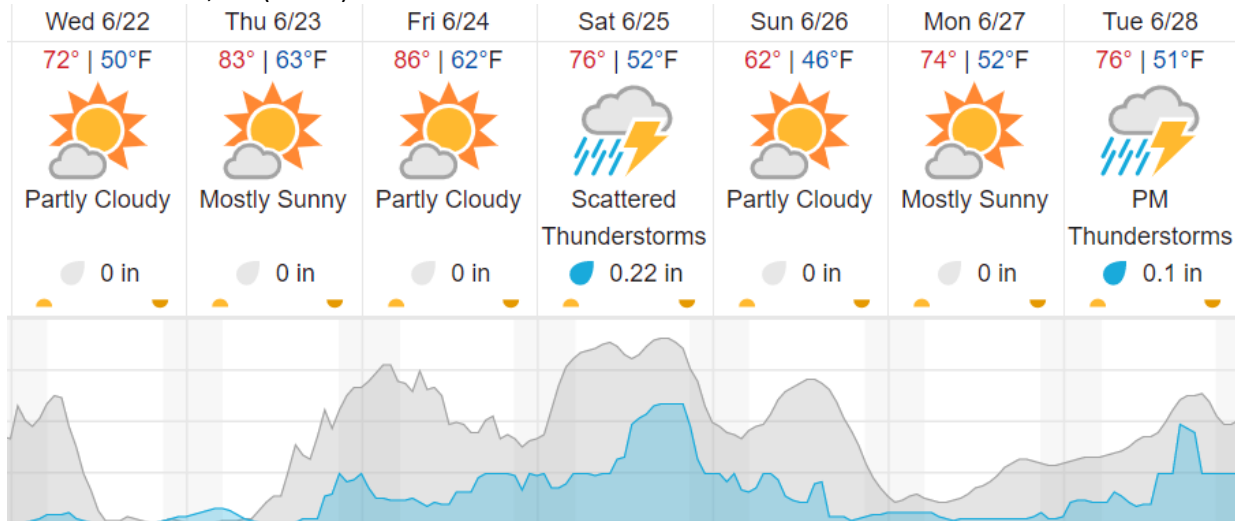

Boulder Junction, WI (UNDE)

Cloud Cover (%)	Chance of Precip. (%)

source: wunderground.com

Flight Collection Plan for 22 June 2022

Flyority 1:

Collection Area: UNDERC (UNDE)

Flight plan name: D05_UNDE_C1_P1_v2_Q780

On-Station Time: 1420 UTC / 0920 L

Flyority 2: **(if green)**:

Collection Area: Little Rock Lake (LIRO)

Flight plan name: D05_LIRO_A1_P2_v2_Q780

On-Station Time: 1420 UTC / 0920 L

Flyority 3: **(if green)**:

Collection Area: Steigerwaldt Land Services - Treehaven (STEI-TREE) – Priority 2 Flight Box

Flight plan name: D5_STEI_TREE_R1_P2_v3_Q780

On-Station Time: 1420 UTC / 0920 L

Crew: John (Lidar), Elissa (NIS)