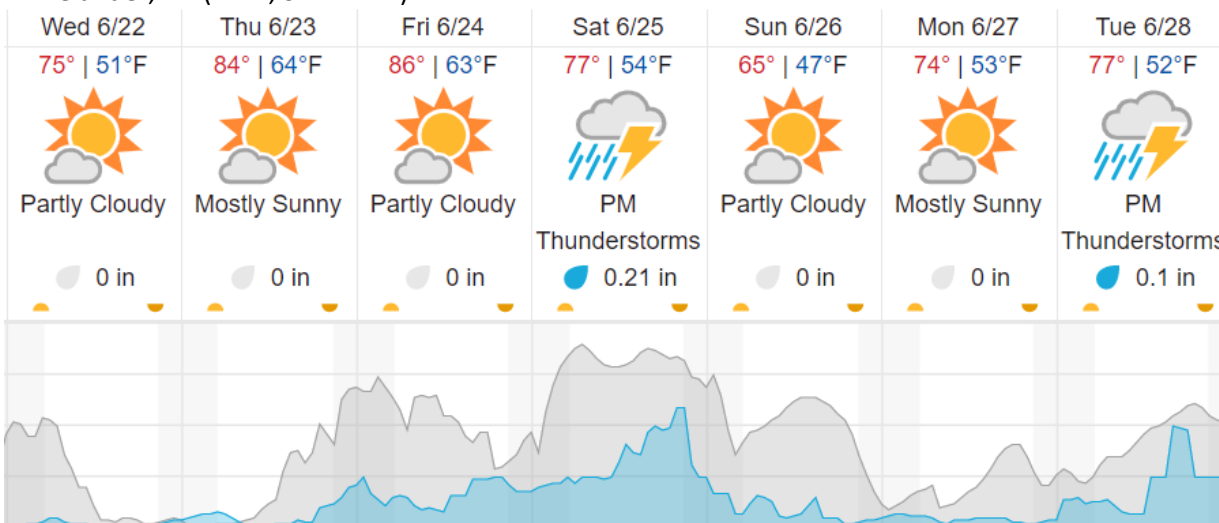

D05 | STEI_TREE_P1 (Steigerwaldt Land Services and Treehaven Priority 1)

2	3	4	5	6	7	8	9	10	11	12	13	14	15	16	17	18	19	20	21
22	23	24	25	26															

Flown: 100% (25/25)
Green: 100% (25/25)
Yellow: 0% (0/25)
Red: 0% (0/25)

D05 | STEI_TREE_P2 (Steigerwaldt Land Services and Treehaven Priority 2)

27	28	29	30	31	32	33	34	35	36	37	38	39	40	41	42	43	44

Flown: 100% (18/18)
Green: 0% (0/18)
Yellow: 17% (3/18)
Red: 83% (15/18)

D05 | UNDE (University of Notre Dame Environmental Research Center)

2	3	4	5	6	7	8	9	10	11	12	13	14	15	16	17	18	19	20	21
22	23	24	25	26	27	28	29												

Flown: 57% (16/28)
Green: 57% (16/28)
Yellow: 0% (0/28)
Red: 0% (0/28)

Weather Forecast

Rhineland, WI (KRHI, STEI-TREE)