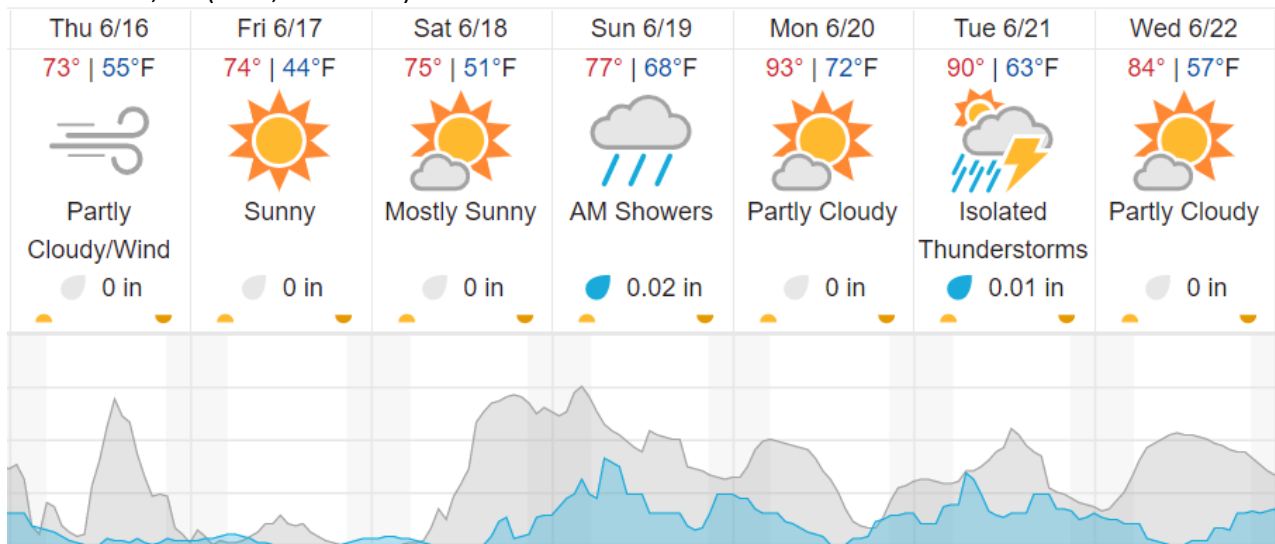

Flown: 100% (18/18)
 Green: 0% (0/18)
 Yellow: 17% (3/18)
 Red: 83% (15/18)

D05 | UNDE (University of Notre Dame Environmental Research Center)

2	3	4	5	6	7	8	9	10	11	12	13	14	15	16	17	18	19	20	21
22	23	24	25	26	27	28	29												

Flown: 0% (0/28)
 Green: 0% (0/28)
 Yellow: 0% (0/28)
 Red: 0% (0/28)

Weather Forecast

Rhineland, WI (KRHI, STEI-TREE)

Boulder Junction, WI (UNDE)

source: wunderground.com

Flight Collection Plan for 16 June 2022