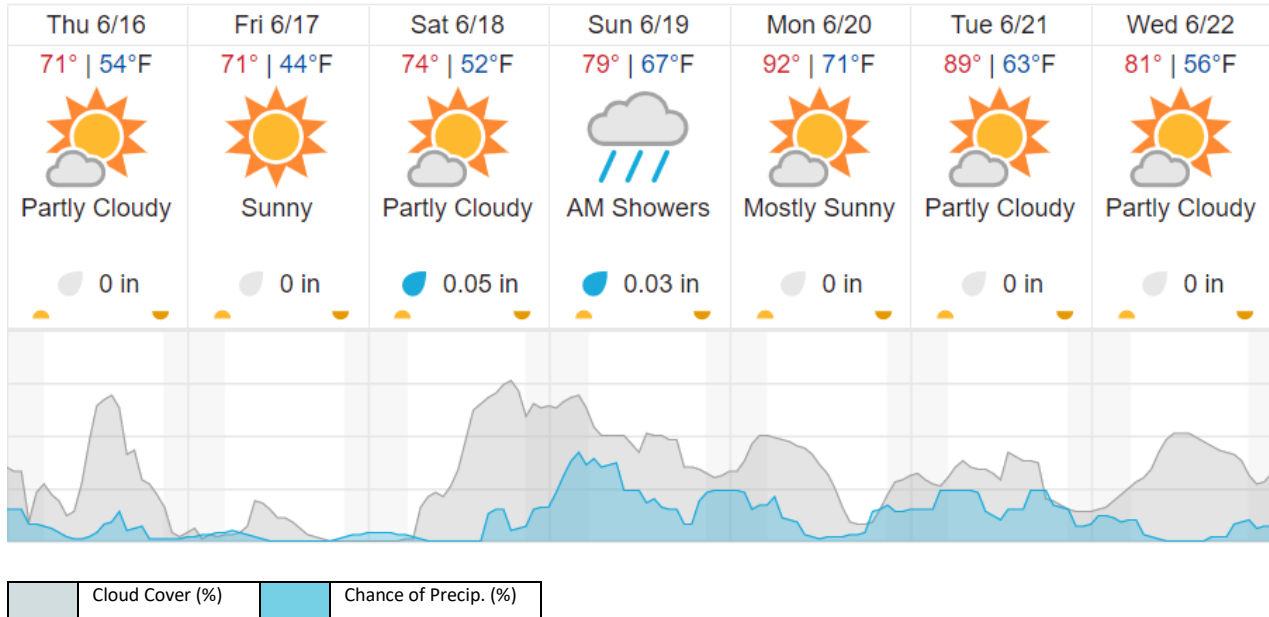

Flown: 100% (18/18)
 Green: 0% (0/18)
 Yellow: 17% (3/18)
 Red: 83% (15/18)

D05 | UNDE (University of Notre Dame Environmental Research Center)

2	3	4	5	6	7	8	9	10	11	12	13	14	15	16	17	18	19	20	21
22	23	24	25	26	27	28	29												

Flown: 0% (0/28)
 Green: 0% (0/28)
 Yellow: 0% (0/28)
 Red: 0% (0/28)

Weather Forecast

Rhineland, WI (KRHI, STEI-TREE)

Boulder Junction, WI (UNDE)

source: wunderground.com

Flight Collection Plan for 16 June 2022