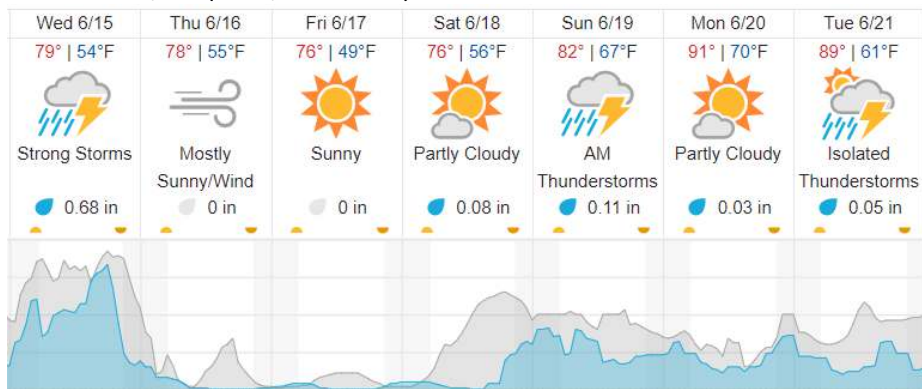

D05|STEI_TREE_P1 (Steigerwaldt Land Services and Treehaven Priority 1)

2	3	4	5	6	7	8	9	10	11	12	13	14	15	16	17	18	19	20	21	
22	23	24	25	26																

Flown: 8% (2/25)
Green: 8% (2/25)
Yellow: 0% (0/25)
Red: 0% (0/25)

D05|STEI_TREE_P2 (Steigerwaldt Land Services and Treehaven Priority 2)

27	28	29	30	31	32	33	34	35	36	37	38	39	40	41	42	43	44

Flown: 100% (18/18)
Green: 0% (0/18)
Yellow: 17% (3/18)
Red: 83% (15/18)

D05|UNDE (University of Notre Dame Environmental Research Center)

2	3	4	5	6	7	8	9	10	11	12	13	14	15	16	17	18	19	20	21	
22	23	24	25	26	27	28	29													

Flown: 0% (0/28)
Green: 0% (0/28)
Yellow: 0% (0/28)
Red: 0% (0/28)

Weather Forecast

Rhineland, WI (KRHI, STEI-TREE)