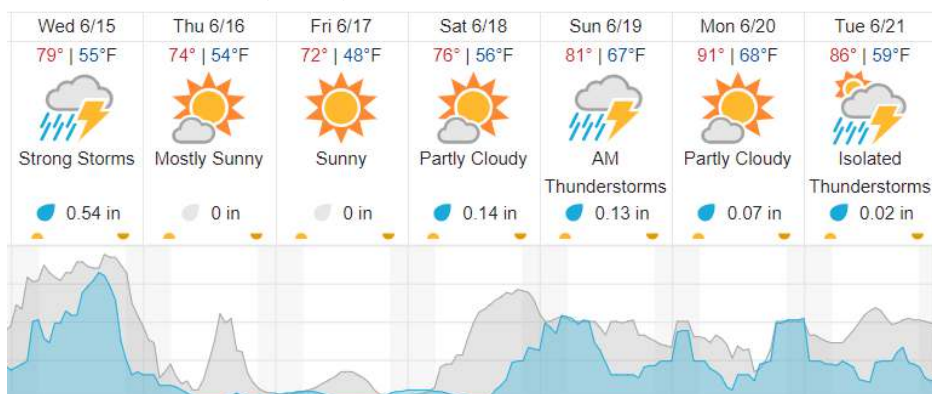

Boulder Junction, WI (UNDE)

Cloud Cover (%)	Chance of Precip. (%)

source: wunderground.com