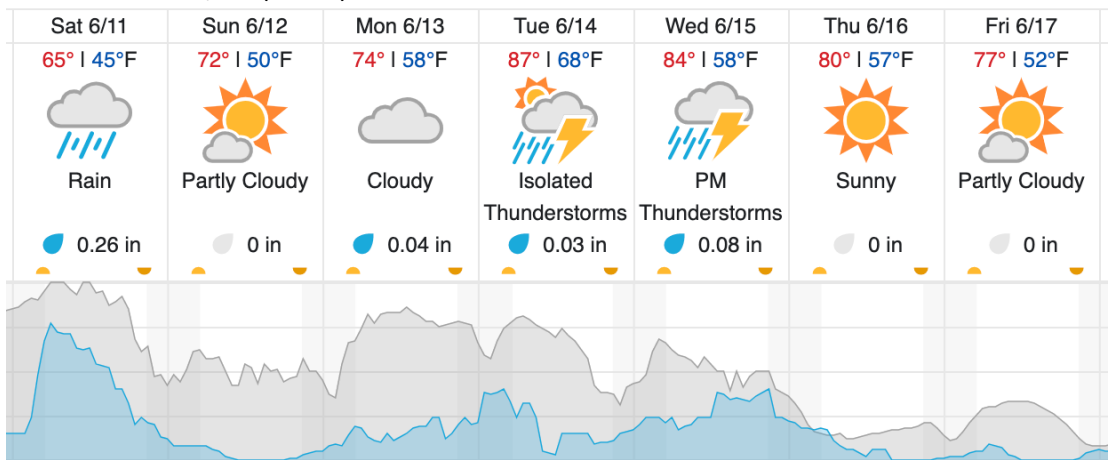

Boulder Junction, WI (UNDE)