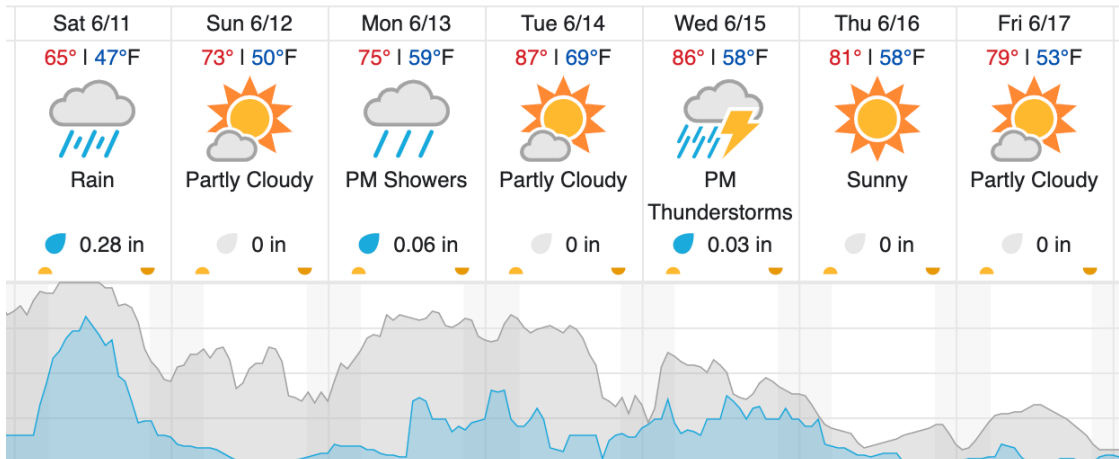

D05 | STEI_TREE_P1 (Steigerwaldt Land Services and Treehaven Priority 1)

2	3	4	5	6	7	8	9	10	11	12	13	14	15	16	17	18	19	20	21	
22	23	24	25	26																

Flown: 8% (2/25)
Green: 8% (2/25)
Yellow: 0% (0/25)
Red: 0% (0/25)

D05 | STEI_TREE_P2 (Steigerwaldt Land Services and Treehaven Priority 2)

27	28	29	30	31	32	33	34	35	36	37	38	39	40	41	42	43	44

Flown: 100% (18/18)
Green: 0% (0/18)
Yellow: 17% (3/18)
Red: 83% (15/18)

D05 | UNDE (University of Notre Dame Environmental Research Center)

2	3	4	5	6	7	8	9	10	11	12	13	14	15	16	17	18	19	20	21	
22	23	24	25	26	27	28	29													

Flown: 0% (0/28)
Green: 0% (0/28)
Yellow: 0% (0/28)
Red: 0% (0/28)

Weather Forecast

Rhineland, WI (KRHI, STEI-TREE)