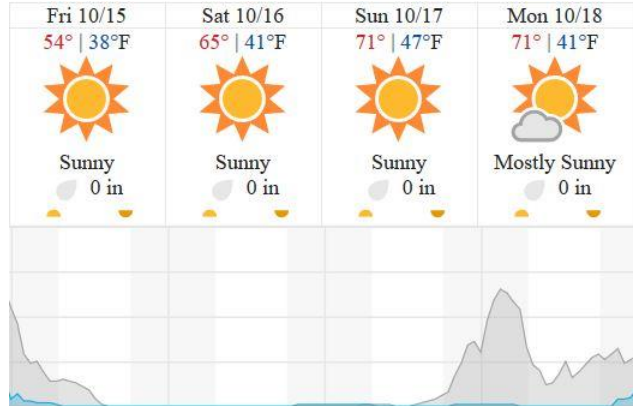

D00|W10D (Wiggle Timing Test - Galaxy)

1	2
---	---

Flown: 100% (2/2)
 Green: 100% (2/2)
 Yellow: 0% (0/2)
 Red: 0% (0/2)

Weather Forecast

Boulder, CO (KBDU)

Greeley, CO

source: wunderground.com

Flight Collection Plan for 15 October 2021