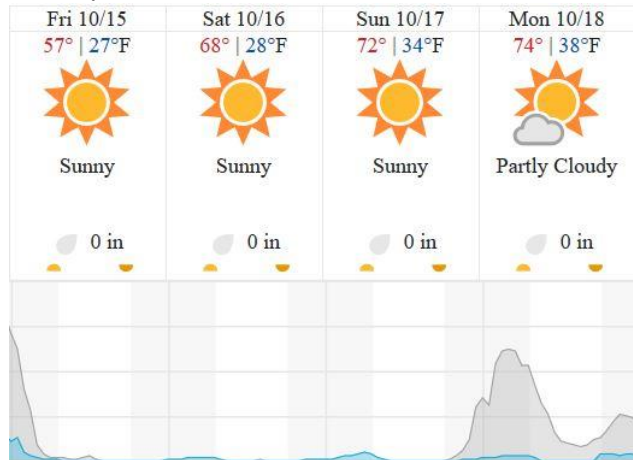

D00|W10D (Wiggle Timing Test - Galaxy)

1	2
---	---

Flown: 100% (2/2)
 Green: 100% (2/2)
 Yellow: 0% (0/2)
 Red: 0% (0/2)

Weather Forecast

Boulder, CO (KBDU)

Greeley, CO

source: wunderground.com

Flight Collection Plan for 15 October 2021

Flyority 1

Collection Area: Boresight Calibration – Greeley, CO

Flight Plan Name: D10_B10F_Boresight_Geocal_v8_PRM

On-station Time: 16:10 UTC / 10:10 L

Flyority 2

Collection Area: Black Forest Waveform Range Test Flight