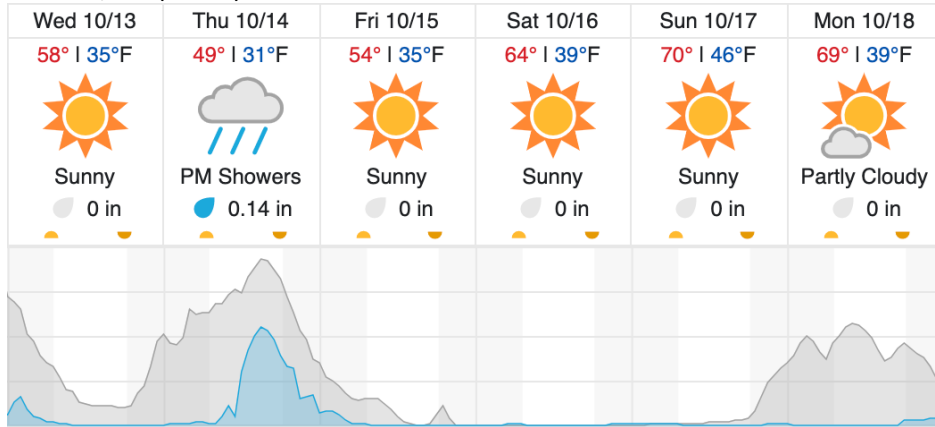

Weather Forecast

Boulder, CO (KBDU)