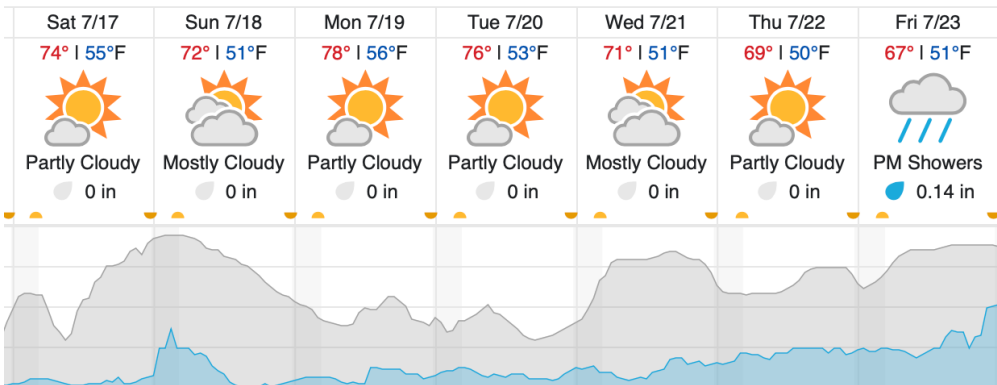

Healy, AK (HEAL)