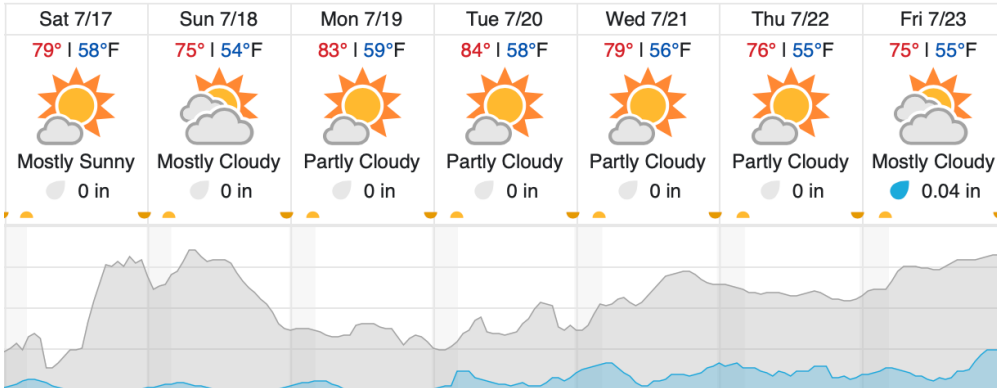

D19 | HEAL (Healy)

1	2	3	4	5	6	7	8	9	10	11	12	13	14	15	16	17	18	19	20
21	22	23	24	25	26	27	28	29	30	31	32	33							

Flown: 61% (20/33)
Green: 52% (17/33)
Yellow: 9% (3/33)
Red: 0% (0/33)

Weather Forecast

Fairbanks, AK (PAFA, BONA)