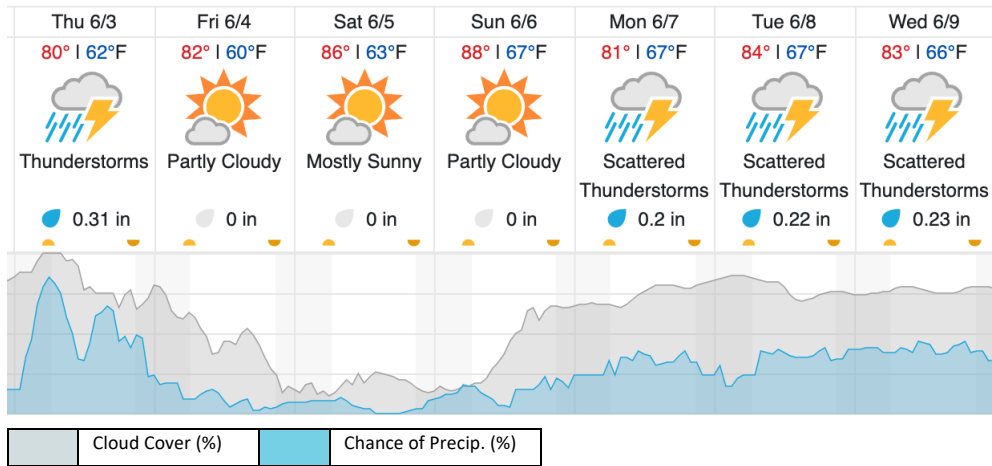

1	2	3	4	5	6	7	8	9	10	11	12	13	14	15	16	17	18	19	20	
21	22	23	24	25	26	27	28	29	30	31	32	33	34	35	36	37	38	39	40	
41	42	43	44	45	46	47	48	49	50	51	52	53	54	55	56	57	58	59	60	
61																				

Flown: 30% (18/61)
 Green: 0% (0/61)
 Yellow: 30% (18/61)
 Red: 0% (0/61)

Weather Forecast

Gatlinburg, TN (GRSM)

Cloud Cover (%)	Chance of Precip. (%)
-----------------	-----------------------

source: wunderground

Oak Ridge, TN (ORNL)

source: wunderground.com

Flight Collection Plan for 03 June 2021

Flyority 1

Collection Area: Great Smoky Mountains National Park (GRSM) – Priority 1 Flight Box

Flight Plan Name: D07_GRSM_R1_P1_P2_v5_PRM_Var_Alt.xml

On-Station Time: 1400 – 2100 UTC / 1000 – 1700 L

Flyority 2