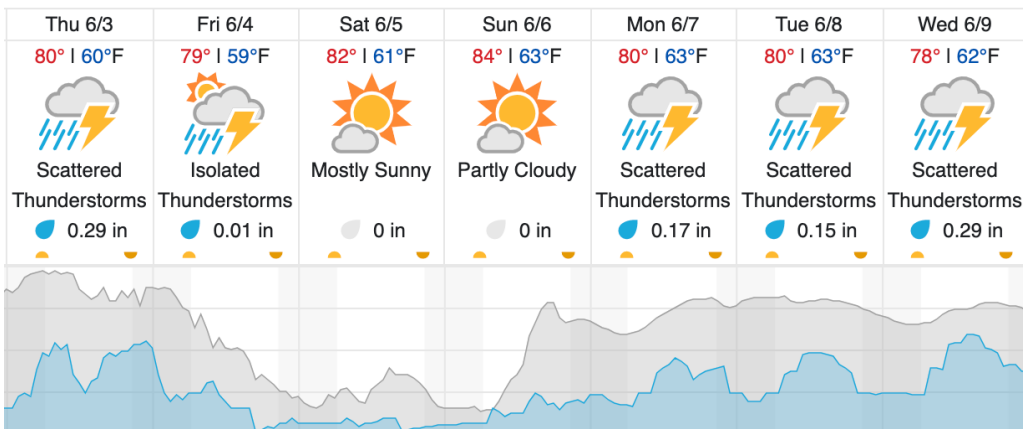

D07 | GRSM_P2 (Great Smoky Mountains National Park Priority 2)

70	71	72	73	74	75	76	77	78	79	80	81	82	83	84	85	86	87	88	89

Flown: 0% (0/20)
Green: 0% (0/20)
Yellow: 0% (0/20)
Red: 0% (0/20)

D07 | MLBS (Mountain Lake Biological Station)

1	2	3	4	5	6	7	8	9	10	11	12	13	14	15	16	17	18	19	20	
21	22	23	24	25	26	27	28	29	30	31	32	33	34							

Flown: 0% (0/34)
Green: 0% (0/34)
Yellow: 0% (0/34)
Red: 0% (0/34)

D07 | N07A (D07 Nominal Runway)

1

Flown: 0% (0/1)
Green: 0% (0/1)
Yellow: 0% (0/1)
Red: 0% (0/1)

D07 | ORNL (Oak Ridge National Laboratory)

1	2	3	4	5	6	7	8	9	10	11	12	13	14	15	16	17	18	19	20	
21	22	23	24	25	26	27	28	29	30	31	32	33	34	35	36	37	38	39	40	
41	42	43	44	45	46	47	48	49	50	51	52	53	54	55	56	57	58	59	60	
61																				

Flown: 30% (18/61)
Green: 0% (0/61)
Yellow: 30% (18/61)
Red: 0% (0/61)

Weather Forecast

Gatlinburg, TN (GRSM)

Cloud Cover (%)	Chance of Precip. (%)

source: wunderground