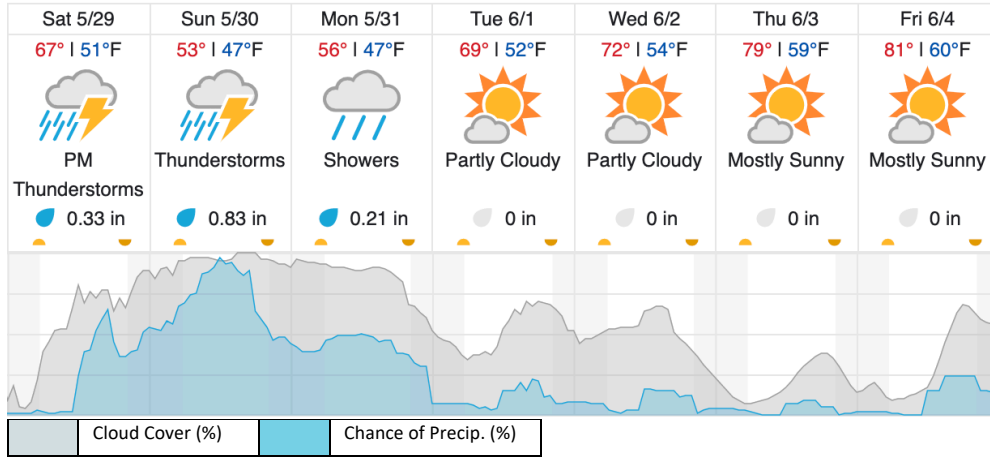

Flown: 52% (13/25)
 Green: 52% (13/25)
 Yellow: 0% (0/25)
 Red: 0% (0/25)

Weather Forecast

source: wunderground.com

Flight Collection Plan for 29 May 2021

Flyority 1

Collection Area: Central Plains Ecological Range (CPER)

Flight Plan Name: D10_CPER_C1_P1_v6_Q780

On-station Time: 1500 UTC / 0900 L

Flyority 2

Collection Area: Sterling Agricultural Site (STER)

Flight Plan Name: D10_STER_R1_P1_v3_Q780

On-station Time: 1450 UTC / 0850 L

On-station Time: 1510 UTC / 0910 L

Flight Crew: Cam (Lidar), Mitch (NIS)