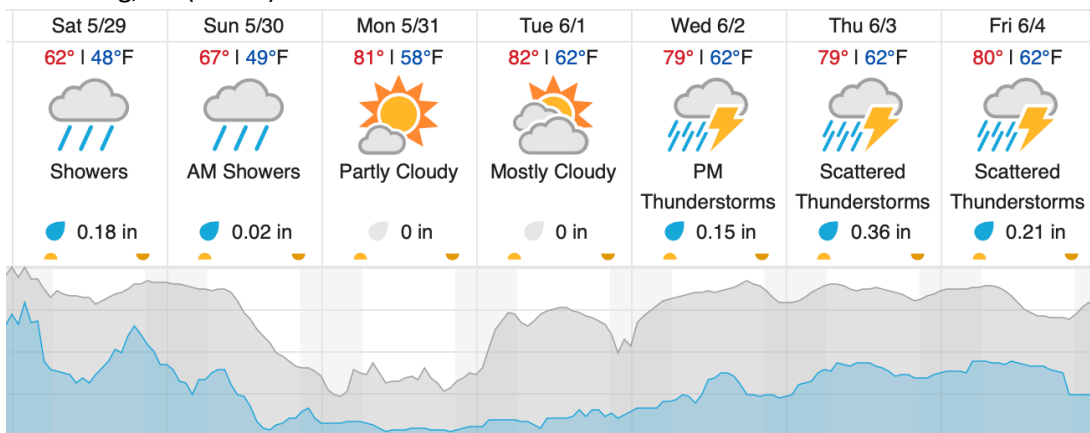

D07 | MLBS (Mountain Lake Biological Station)

1	2	3	4	5	6	7	8	9	10	11	12	13	14	15	16	17	18	19	20
21	22	23	24	25	26	27	28	29	30	31	32	33	34						

Flown: 0% (0/34)
Green: 0% (0/34)
Yellow: 0% (0/34)
Red: 0% (0/34)

D07 | N07A (D07 Nominal Runway)

1

Flown: 0% (0/1)
Green: 0% (0/1)
Yellow: 0% (0/1)
Red: 0% (0/1)

D07 | ORNL (Oak Ridge National Laboratory)

1	2	3	4	5	6	7	8	9	10	11	12	13	14	15	16	17	18	19	20
21	22	23	24	25	26	27	28	29	30	31	32	33	34	35	36	37	38	39	40
41	42	43	44	45	46	47	48	49	50	51	52	53	54	55	56	57	58	59	60
61																			

Flown: 20% (12/61)
Green: 0% (0/61)
Yellow: 20% (12/61)
Red: 0% (0/61)

Weather Forecast

Gatlinburg, TN (GRSM)