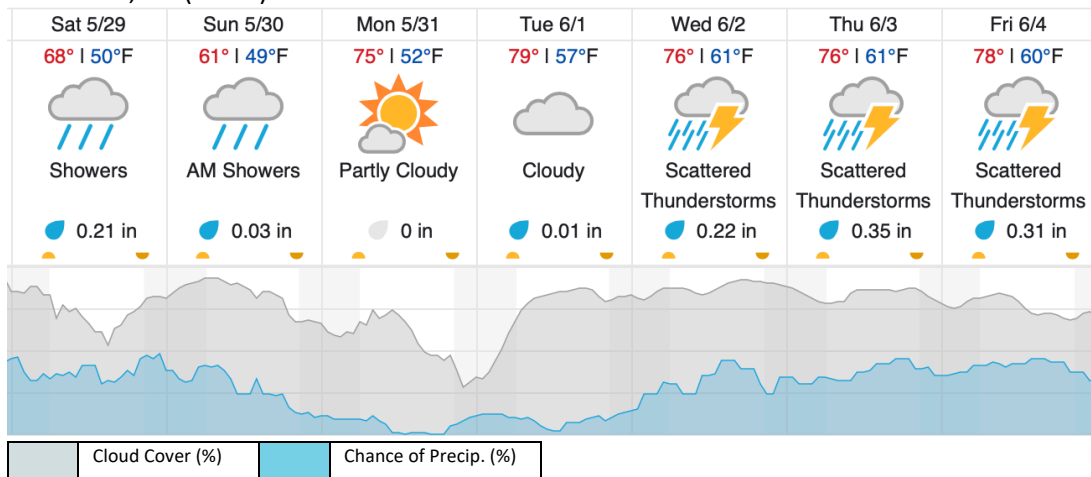

1	2	3	4	5	6	7	8	9	10	11	12	13	14	15	16	17	18	19	20
21	22	23	24	25	26	27	28	29	30	31	32	33	34	35	36	37	38	39	40
41	42	43	44	45	46	47	48	49	50	51	52	53	54	55	56	57	58	59	60
61																			

Flown: 20% (12/61)
 Green: 0% (0/61)
 Yellow: 20% (12/61)
 Red: 0% (0/61)

Weather Forecast

Gatlinburg, TN (GRSM)

Oak Ridge, TN (ORNL)

Pembroke, VA (MLBS)

source: wunderground.com

Flight Collection Plan for 29 May 2021

Flyority 1

Collection Area: Great Smoky Mountains National Park (GRSM) – Priority 1 Flight Box