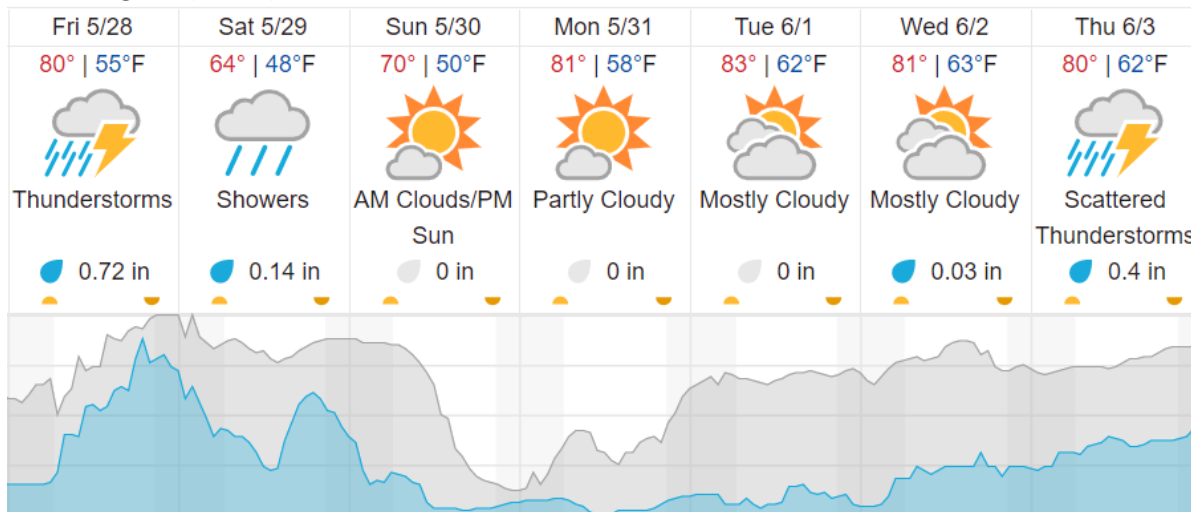

D07 | MLBS (Mountain Lake Biological Station)

1	2	3	4	5	6	7	8	9	10	11	12	13	14	15	16	17	18	19	20
21	22	23	24	25	26	27	28	29	30	31	32	33	34						

Flown: 0% (0/34)
Green: 0% (0/34)
Yellow: 0% (0/34)
Red: 0% (0/34)

D07 | N07A (D07 Nominal Runway)

1

Flown: 0% (0/1)
Green: 0% (0/1)
Yellow: 0% (0/1)
Red: 0% (0/1)

D07 | ORNL (Oak Ridge National Laboratory)

1	2	3	4	5	6	7	8	9	10	11	12	13	14	15	16	17	18	19	20
21	22	23	24	25	26	27	28	29	30	31	32	33	34	35	36	37	38	39	40
41	42	43	44	45	46	47	48	49	50	51	52	53	54	55	56	57	58	59	60
61																			

Flown: 20% (12/61)
Green: 0% (0/61)
Yellow: 20% (12/61)
Red: 0% (0/61)

Weather Forecast

Gatlinburg, TN (GRSM)