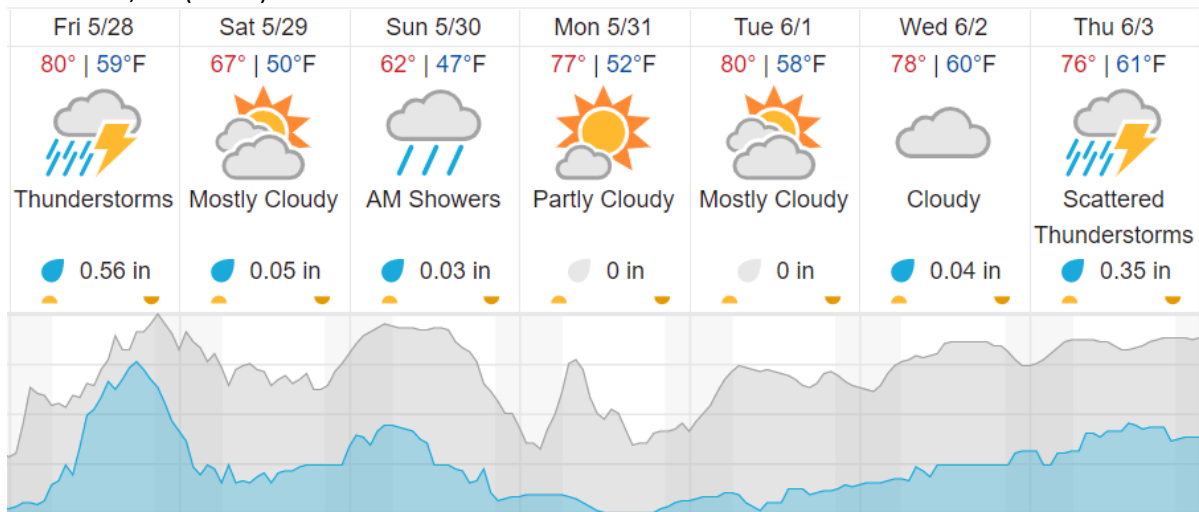

1	2	3	4	5	6	7	8	9	10	11	12	13	14	15	16	17	18	19	20
21	22	23	24	25	26	27	28	29	30	31	32	33	34	35	36	37	38	39	40
41	42	43	44	45	46	47	48	49	50	51	52	53	54	55	56	57	58	59	60
61																			

Flown: 20% (12/61)
 Green: 0% (0/61)
 Yellow: 20% (12/61)
 Red: 0% (0/61)

Weather Forecast

Gatlinburg, TN (GRSM)

Oak Ridge, TN (ORNL)

Pembroke, VA (MLBS)

source: wunderground.com

Flight Collection Plan for 28 May 2021

Flyority 1

Collection Area: Great Smoky Mountains National Park (GRSM) – Priority 1 Flight Box