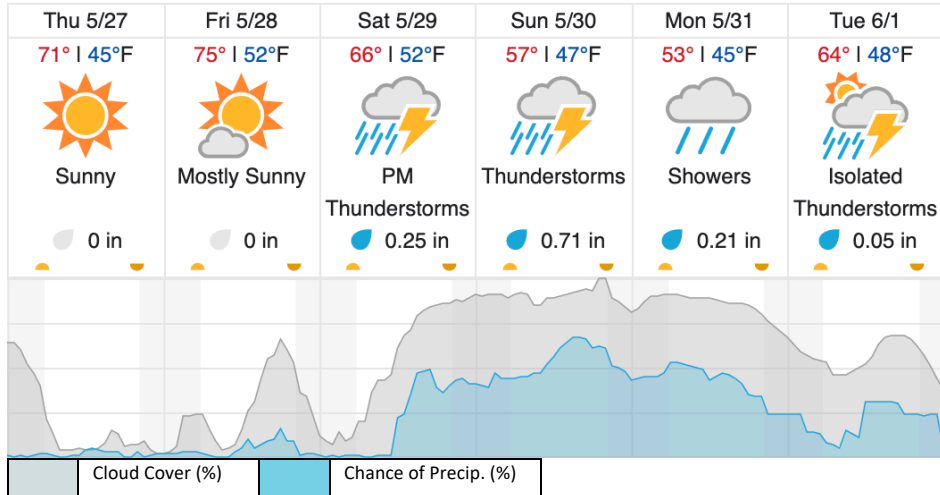

Flown: 0% (0/25)  
 Green: 0% (0/25)  
 Yellow: 0% (0/25)  
 Red: 0% (0/25)

**Weather Forecast**

Boulder, CO

**Flight Collection Plan for 27 May 2021**

Flyority 1

Collection Area: Central Plains Ecological Range (CPER)

Flight Plan Name: D10\_CPER\_C1\_P1\_v6\_Q780

On-station Time: 1500 UTC / 0900 L

Flyority 2

Collection Area: Sterling Agricultural Site (STER)

Flight Plan Name: D10\_STER\_R1\_P1\_v3\_Q780

On-station Time: 1450 UTC / 0850 L

On-station Time: 1510 UTC / 0910 L

Flight Crew: Cam (Lidar), Mitch (NIS), Matt (Ground)