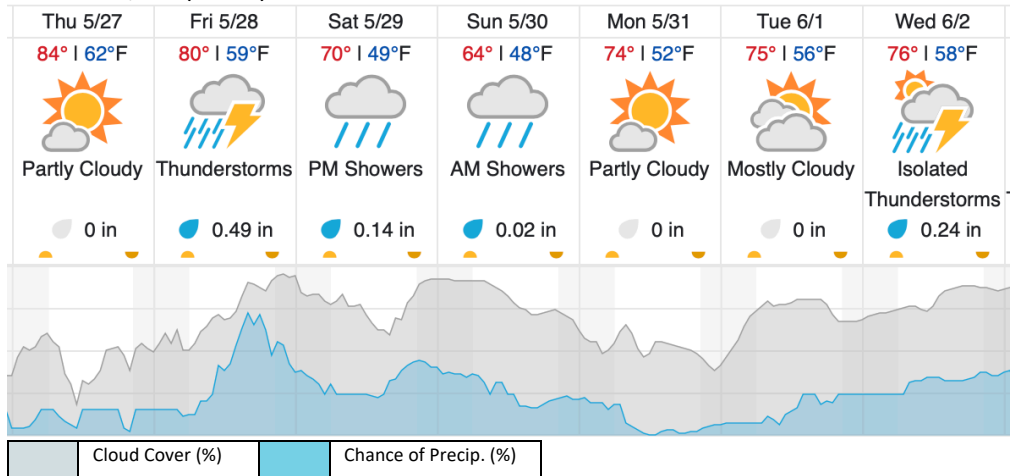

1	2	3	4	5	6	7	8	9	10	11	12	13	14	15	16	17	18	19	20	
21	22	23	24	25	26	27	28	29	30	31	32	33	34	35	36	37	38	39	40	
41	42	43	44	45	46	47	48	49	50	51	52	53	54	55	56	57	58	59	60	
61																				

Flown: 20% (12/61)  
 Green: 0% (0/61)  
 Yellow: 20% (12/61)  
 Red: 0% (0/61)

**Weather Forecast**

Gatlinburg, TN (GRSM)

Oak Ridge, TN (ORNL)

Pembroke, VA (MLBS)

source: wunderground.com

**Flight Collection Plan for 27 May 2021**

**Flyority 1**

Collection Area: Great Smoky Mountains National Park (GRSM) – Priority 1 Flight Box  
 Flight Plan Name: D07\_GRSM\_R1\_P1\_P2\_v5\_PRM\_Var\_Alt.xml  
 On-Station Time: 1400 – 2100 UTC / 1000 – 1700 L

**Flyority 2**

Collection Area: Oak Ridge National Laboratory (ORNL)  
 Flight Plan Name: D07\_ORNL\_C1\_P1\_v9\_PRM.xml  
 On-Station Time: 1400 – 2100 UTC / 1000 – 1700 L

**Flyority 3**

Collection Area: Great Smoky Mountains National Park (GRSM) – Priority 2 Flight Box  
 Flight Plan Name: D07\_GRSM\_R1\_P1\_P2\_v5\_PRM\_Var\_Alt.xml  
 On-Station Time: 1400 – 2100 UTC / 1000 – 1700 L