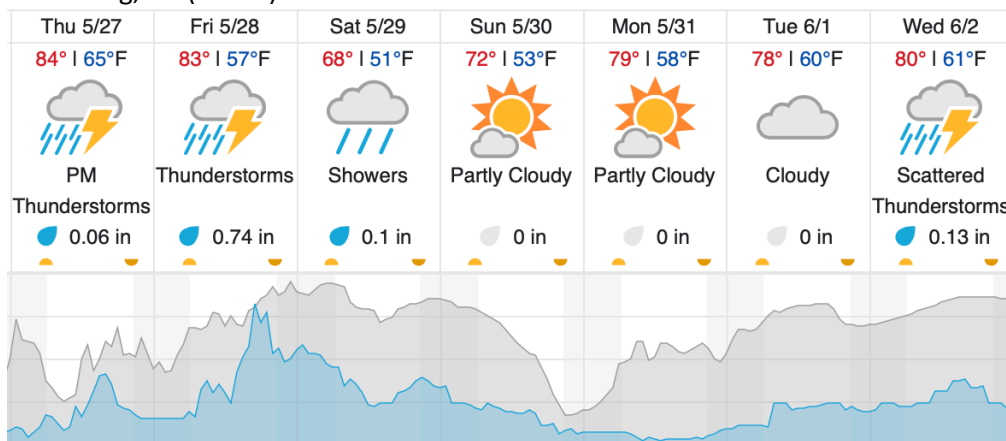

D07 | MLBS (Mountain Lake Biological Station)

1	2	3	4	5	6	7	8	9	10	11	12	13	14	15	16	17	18	19	20	
21	22	23	24	25	26	27	28	29	30	31	32	33	34							

Flown: 0% (0/34)
Green: 0% (0/34)
Yellow: 0% (0/34)
Red: 0% (0/34)

D07 | N07A (D07 Nominal Runway)

1

Flown: 0% (0/1)
Green: 0% (0/1)
Yellow: 0% (0/1)
Red: 0% (0/1)

D07 | ORNL (Oak Ridge National Laboratory)

1	2	3	4	5	6	7	8	9	10	11	12	13	14	15	16	17	18	19	20	
21	22	23	24	25	26	27	28	29	30	31	32	33	34	35	36	37	38	39	40	
41	42	43	44	45	46	47	48	49	50	51	52	53	54	55	56	57	58	59	60	
61																				

Flown: 20% (12/61)
Green: 0% (0/61)
Yellow: 20% (12/61)
Red: 0% (0/61)

Weather Forecast

Gatlinburg, TN (GRSM)