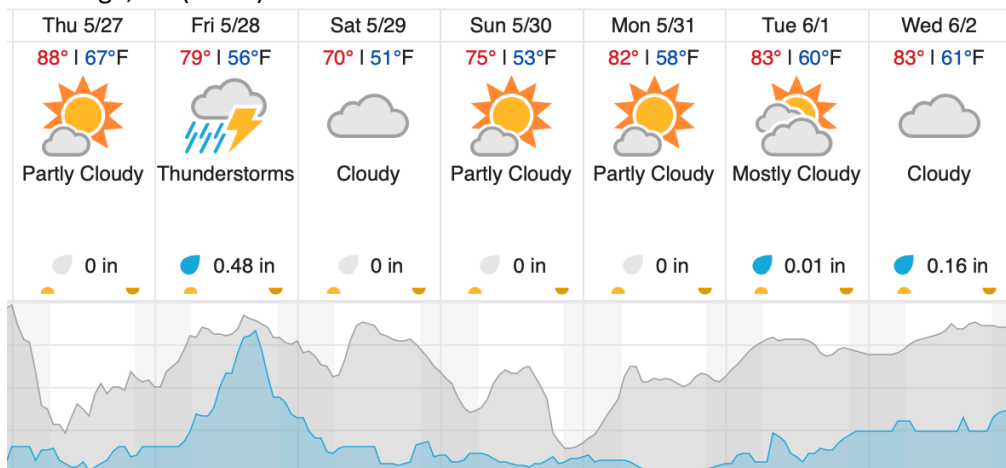

1	2	3	4	5	6	7	8	9	10	11	12	13	14	15	16	17	18	19	20	
21	22	23	24	25	26	27	28	29	30	31	32	33	34	35	36	37	38	39	40	
41	42	43	44	45	46	47	48	49	50	51	52	53	54	55	56	57	58	59	60	
61																				

Flown: 20% (12/61)  
 Green: 0% (0/61)  
 Yellow: 20% (12/61)  
 Red: 0% (0/61)

**Weather Forecast**

Gatlinburg, TN (GRSM)

Oak Ridge, TN (ORNL)

Pembroke, VA (MLBS)

source: wunderground.com

**Flight Collection Plan for 27 May 2021**

**Flyority 1**

Collection Area: Great Smoky Mountains National Park (GRSM) – Priority 1 Flight Box  
 Flight Plan Name: D07\_GRSM\_R1\_P1\_P2\_v5\_PRM\_Var\_Alt.xml  
 On-Station Time: 1400 – 2100 UTC / 1000 – 1700 L