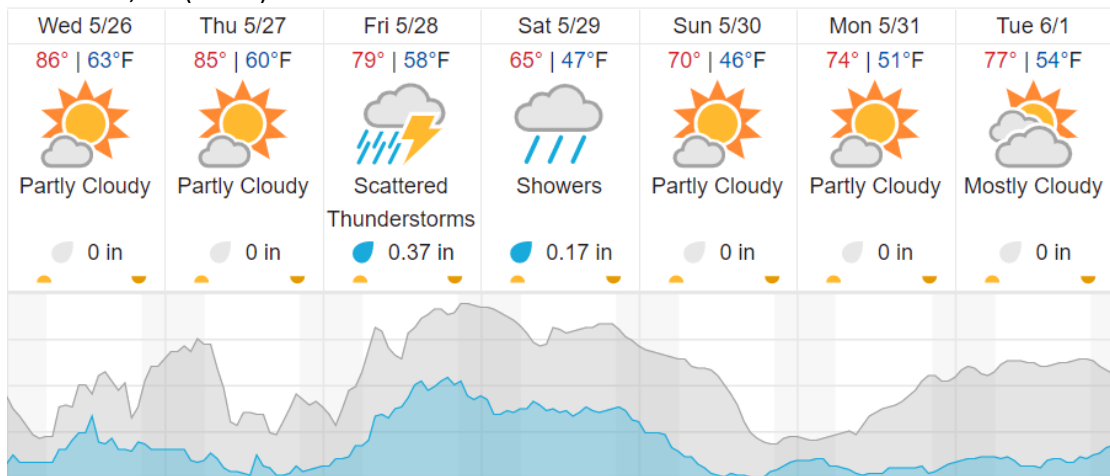

1	2	3	4	5	6	7	8	9	10	11	12	13	14	15	16	17	18	19	20
21	22	23	24	25	26	27	28	29	30	31	32	33	34	35	36	37	38	39	40
41	42	43	44	45	46	47	48	49	50	51	52	53	54	55	56	57	58	59	60
61																			

Flown: 20% (12/61)
 Green: 0% (0/61)
 Yellow: 20% (12/61)
 Red: 0% (0/61)

Weather Forecast

Gatlinburg, TN (GRSM)

Oak Ridge, TN (ORNL)

Pembroke, VA (MLBS)

source: wunderground.com

Flight Collection Plan for 26 May 2021

Flyority 1

Collection Area: Great Smoky Mountains National Park (GRSM) – Priority 1 Flight Box
 Flight Plan Name: D07_GRSM_R1_P1_P2_v5_PRM_Var_Alt.xml
 On-Station Time: 1400 – 2100 UTC / 1000 – 1700 L

Flyority 2

Collection Area: Oak Ridge National Laboratory (ORNL)
 Flight Plan Name: D07_ORNL_C1_P1_v9_PRM.xml
 On-Station Time: 1400 – 2100 UTC / 1000 – 1700 L

Flyority 3

Collection Area: Great Smoky Mountains National Park (GRSM) – Priority 2 Flight Box
 Flight Plan Name: D07_GRSM_R1_P1_P2_v5_PRM_Var_Alt.xml
 On-Station Time: 1400 – 2100 UTC / 1000 – 1700 L