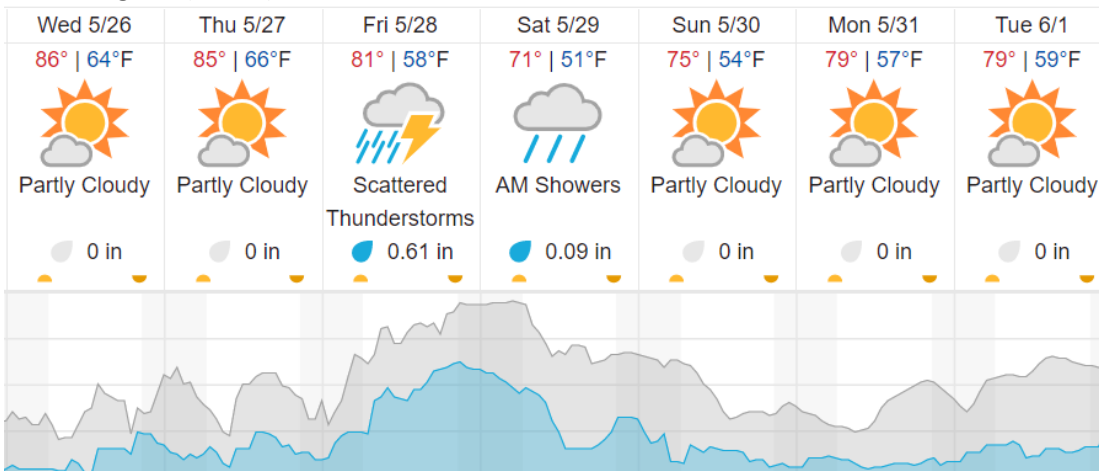

D07 | MLBS (Mountain Lake Biological Station)

1	2	3	4	5	6	7	8	9	10	11	12	13	14	15	16	17	18	19	20
21	22	23	24	25	26	27	28	29	30	31	32	33	34						

Flown: 0% (0/34)
Green: 0% (0/34)
Yellow: 0% (0/34)
Red: 0% (0/34)

D07 | N07A (D07 Nominal Runway)

1

Flown: 0% (0/1)
Green: 0% (0/1)
Yellow: 0% (0/1)
Red: 0% (0/1)

D07 | ORNL (Oak Ridge National Laboratory)

1	2	3	4	5	6	7	8	9	10	11	12	13	14	15	16	17	18	19	20
21	22	23	24	25	26	27	28	29	30	31	32	33	34	35	36	37	38	39	40
41	42	43	44	45	46	47	48	49	50	51	52	53	54	55	56	57	58	59	60
61																			

Flown: 20% (12/61)
Green: 0% (0/61)
Yellow: 20% (12/61)
Red: 0% (0/61)

Weather Forecast

Gatlinburg, TN (GRSM)