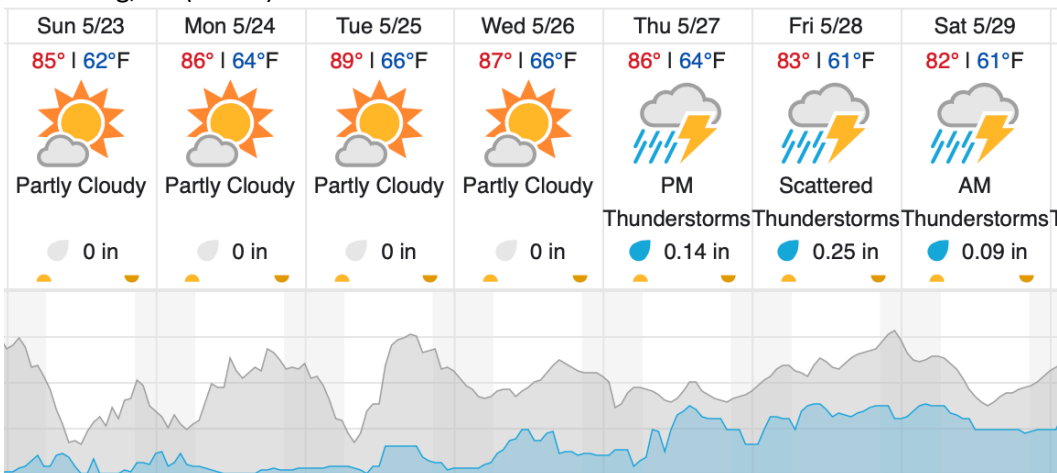

D07 | MLBS (Mountain Lake Biological Station)

1	2	3	4	5	6	7	8	9	10	11	12	13	14	15	16	17	18	19	20
21	22	23	24	25	26	27	28	29	30	31	32	33	34						

Flown: 0% (0/34)
Green: 0% (0/34)
Yellow: 0% (0/34)
Red: 0% (0/34)

D07 | N07A (D07 Nominal Runway)

1

Flown: 0% (0/1)
Green: 0% (0/1)
Yellow: 0% (0/1)
Red: 0% (0/1)

D07 | ORNL (Oak Ridge National Laboratory)

1	2	3	4	5	6	7	8	9	10	11	12	13	14	15	16	17	18	19	20
21	22	23	24	25	26	27	28	29	30	31	32	33	34	35	36	37	38	39	40
41	42	43	44	45	46	47	48	49	50	51	52	53	54	55	56	57	58	59	60
61																			

Flown: 20% (12/61)
Green: 0% (0/61)
Yellow: 20% (12/61)
Red: 0% (0/61)

Weather Forecast

Gatlinburg, TN (GRSM)

Oak Ridge, TN (ORNL)