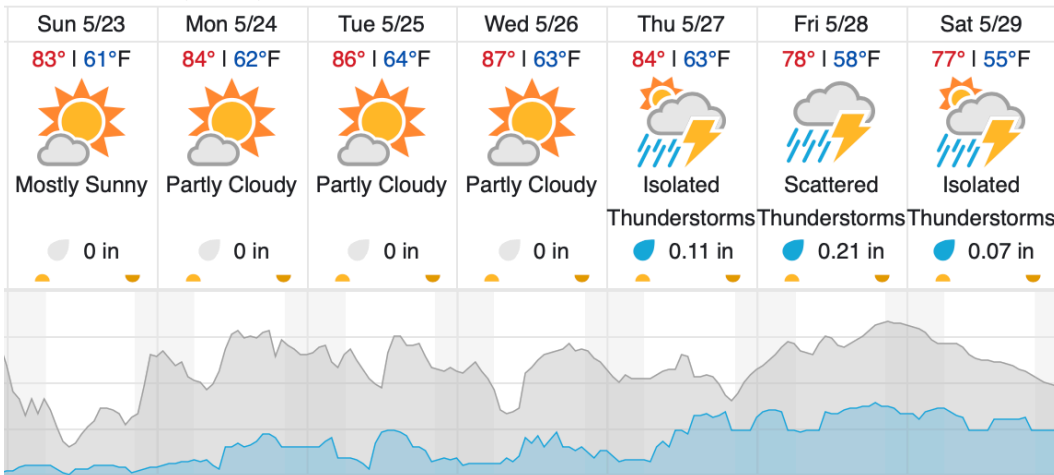

1	2	3	4	5	6	7	8	9	10	11	12	13	14	15	16	17	18	19	20
21	22	23	24	25	26	27	28	29	30	31	32	33	34	35	36	37	38	39	40
41	42	43	44	45	46	47	48	49	50	51	52	53	54	55	56	57	58	59	60
61																			

Flown: 20% (12/61)
 Green: 0% (0/61)
 Yellow: 20% (12/61)
 Red: 0% (0/61)

Weather Forecast

Gatlinburg, TN (GRSM)

Oak Ridge, TN (ORNL)

Pembroke, VA (MLBS)

source: wunderground.com

Flight Collection Plan for 23 May 2021

Flyority 1

Collection Area: Great Smoky Mountains National Park (GRSM) – Priority 1 Flight Box