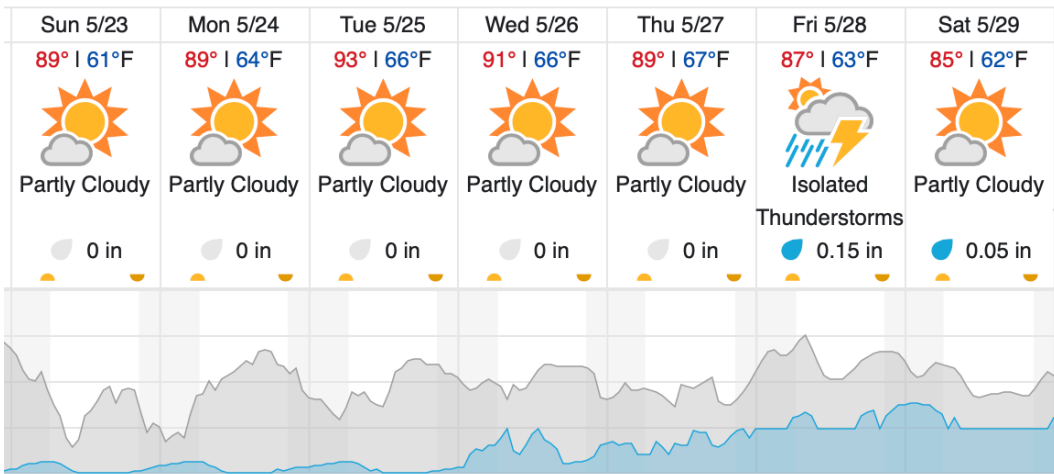

Pembroke, VA (MLBS)

source: wunderground.com

Flight Collection Plan for 23 May 2021

Flyority 1

Collection Area: Great Smoky Mountains National Park (GRSM) – Priority 1 Flight Box

Flight Plan Name: D07_GRSM_R1_P1_P2_v5_PRM_Var_Alt.xml

On-Station Time: 1400 – 2100 UTC / 1000 – 1700 L

Flyority 2

Collection Area: Oak Ridge National Laboratory (ORNL)

Flight Plan Name: D07_ORNL_C1_P1_v9_PRM.xml

On-Station Time: 1400 – 2100 UTC / 1000 – 1700 L

Flyority 3

Collection Area: Great Smoky Mountains National Park (GRSM) – Priority 2 Flight Box

Flight Plan Name: D07_GRSM_R1_P1_P2_v5_PRM_Var_Alt.xml

On-Station Time: 1400 – 2100 UTC / 1000 – 1700 L

Crew: Elissa & Ivana