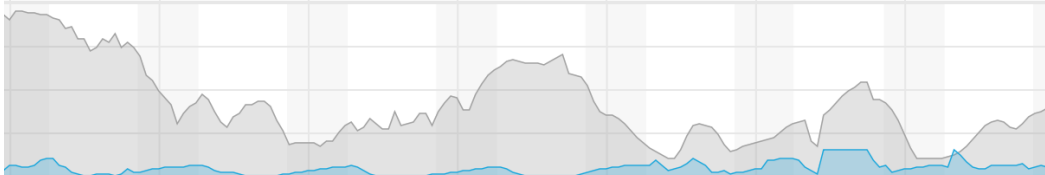

1	2	3	4	5	6	7	8	9	10	11	12	13	14	15	16	17	18	19	20
21	22	23	24	25	26	27	28	29	30	31	32	33	34	35	36	37	38	39	40
41	42	43	44	45	46	47	48	49	50	51	52	53	54	55	56	57	58	59	60
61																			

Flown: 20% (12/61)
 Green: 0% (0/61)
 Yellow: 20% (12/61)
 Red: 0% (0/61)

Weather Forecast

Gatlinburg, TN (GRSM)

Wed 5/19	Thu 5/20	Fri 5/21	Sat 5/22	Sun 5/23	Mon 5/24	Tue 5/25
80° 58°F	82° 57°F	85° 60°F	84° 62°F	86° 63°F	88° 66°F	87° 67°F
0 in	0 in	0 in	0 in	0 in	0 in	0 in

Oak Ridge, TN (ORNL)

Wed 5/19	Thu 5/20	Fri 5/21	Sat 5/22	Sun 5/23	Mon 5/24	Tue 5/25
83° 58°F	85° 56°F	88° 61°F	89° 62°F	90° 64°F	93° 65°F	92° 66°F
0 in	0 in	0 in	0 in	0 in	0 in	0 in

Pembroke, VA (MLBS)

source: wunderground.com