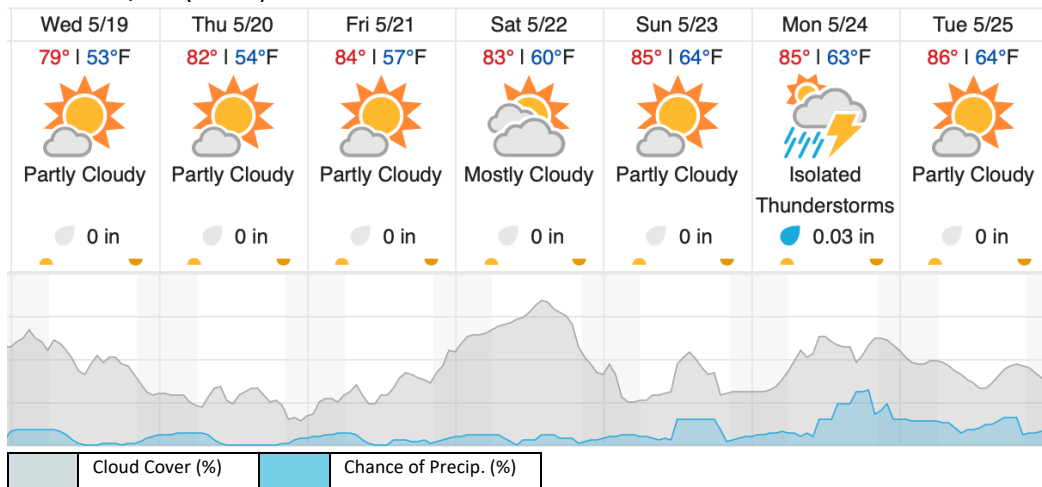

1	2	3	4	5	6	7	8	9	10	11	12	13	14	15	16	17	18	19	20
21	22	23	24	25	26	27	28	29	30	31	32	33	34	35	36	37	38	39	40
41	42	43	44	45	46	47	48	49	50	51	52	53	54	55	56	57	58	59	60
61																			

Flown: 20% (12/61)
 Green: 0% (0/61)
 Yellow: 20% (12/61)
 Red: 0% (0/61)

Weather Forecast

Gatlinburg, TN (GRSM)

Wed 5/19	Thu 5/20	Fri 5/21	Sat 5/22	Sun 5/23	Mon 5/24	Tue 5/25
80° 58°F	82° 57°F	85° 60°F	84° 62°F	86° 63°F	88° 66°F	87° 67°F
0 in	0 in	0 in	0 in	0 in	0 in	0 in

Oak Ridge, TN (ORNL)

Wed 5/19	Thu 5/20	Fri 5/21	Sat 5/22	Sun 5/23	Mon 5/24	Tue 5/25
83° 58°F	85° 56°F	88° 61°F	89° 62°F	90° 64°F	93° 65°F	92° 66°F
0 in	0 in	0 in	0 in	0 in	0 in	0 in

Pembroke, VA (MLBS)

source: wunderground.com