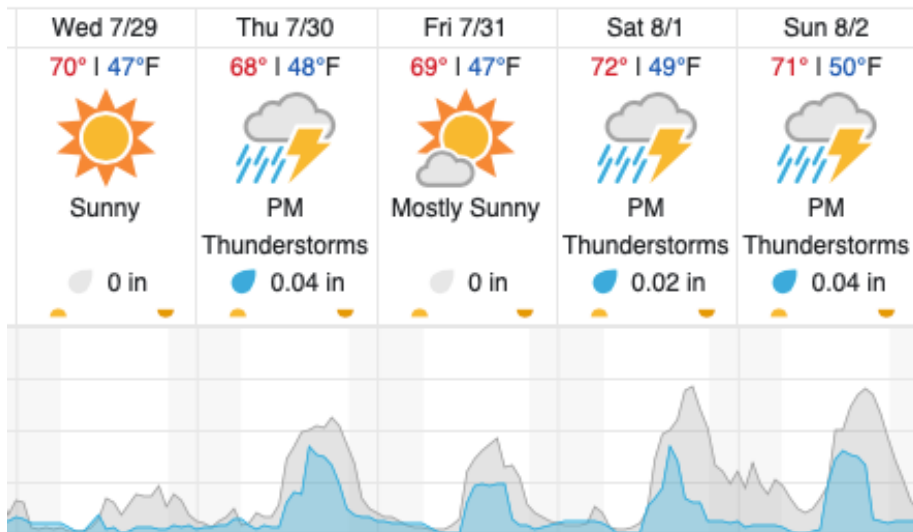

Flown: 48% (25/52)
Green: 48% (25/52)
Yellow: 0% (0/52)
Red: 0% (0/52)

D13 | WLOU (West St. Louis Creek)

1	2	3	4	5	6	7	8	9	10	11	12	13	14
---	---	---	---	---	---	---	---	---	----	----	----	----	----

Flown: 0% (0/14)
Green: 0% (0/14)
Yellow: 0% (0/14)
Red: 0% (0/14)

Weather Forecast

Nederland, CO (NIWO)

Fraser, CO (WLOU)

Cloud Cover (%)	Chance of Precip. (%)
-----------------	-----------------------

Flight Collection Plan for 29 July 2020

Flyority 1

Collection Area: Niwot Ridge Mountain Research Station (NIWO), Lines 2-28