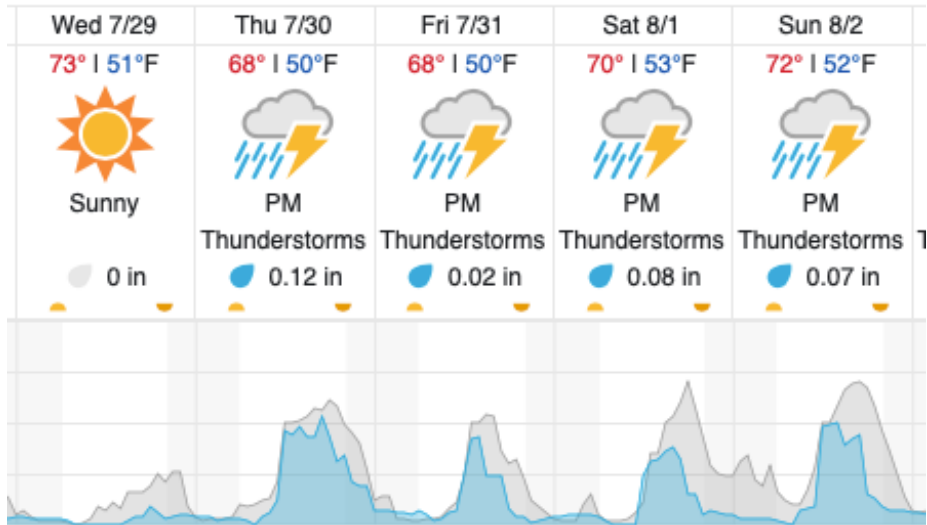

Flown: 48% (25/52)
Green: 48% (25/52)
Yellow: 0% (0/52)
Red: 0% (0/52)

D13 | WLOU (West St. Louis Creek)

1	2	3	4	5	6	7	8	9	10	11	12	13	14
---	---	---	---	---	---	---	---	---	----	----	----	----	----

Flown: 0% (0/14)
Green: 0% (0/14)
Yellow: 0% (0/14)
Red: 0% (0/14)

Weather Forecast

Nederland, CO (NIWO)

Fraser, CO (WLOU)

Cloud Cover (%)	Chance of Precip. (%)
-----------------	-----------------------

Flight Collection Plan for 29 July 2020

Flyority 1

Collection Area: Niwot Ridge Mountain Research Station (NIWO), Lines 2-28